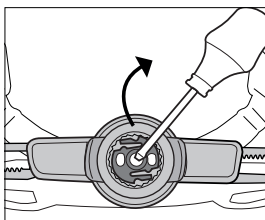

3_REMOVE

KASK S.p.A. 24060 | Chioduno, BG | Via Firenze, 5 - Italy
t. +39 035 4427497 | info@kask.com | kask.com

COD: 420368 - ED: 06/2023