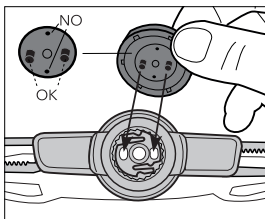

5_POSITION