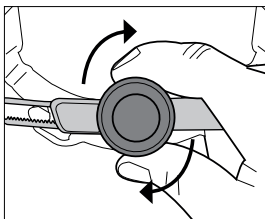

1_CLOSE

KASK S.p.A. 24060 | Chioduno, BG | Via Firenze, 5 - Italy
t. +39 035 4427497 | info@kask.com | kask.com

COD: 420368 - ED: 06/2023