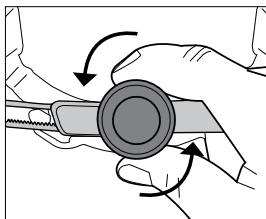

6_TEST

KASK S.p.A. 24060 | Chioduno, BG | Via Firenze, 5 - Italy
t. +39 035 4427497 | info@kask.com | kask.com

COD: 420368 - ED: 06/2023