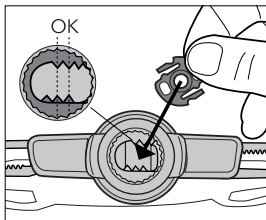

4_REPLACE

KASK S.p.A. 24060 | Chioduno, BG | Via Firenze, 5 - Italy
t. +39 035 4427497 | info@kask.com | kask.com

COD: 420368 - ED: 06/2023